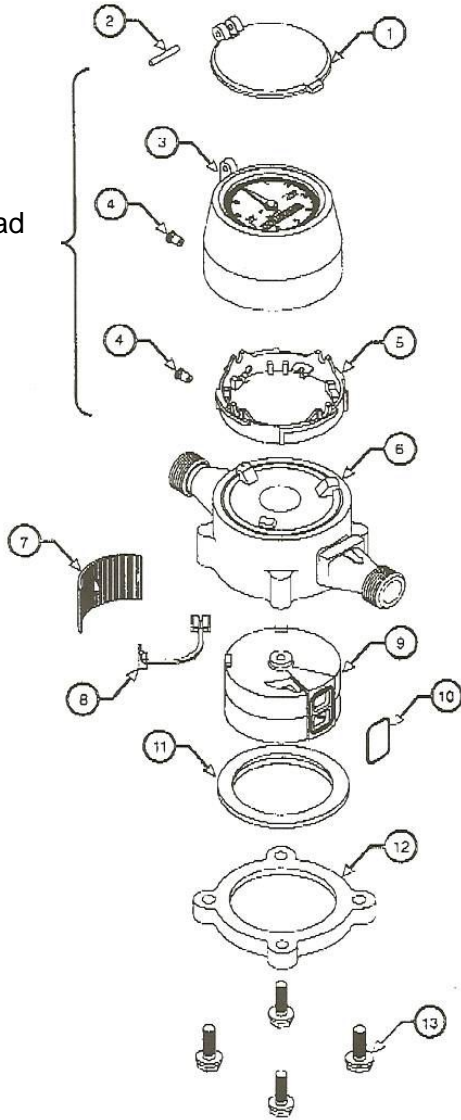

Direct Read Registers