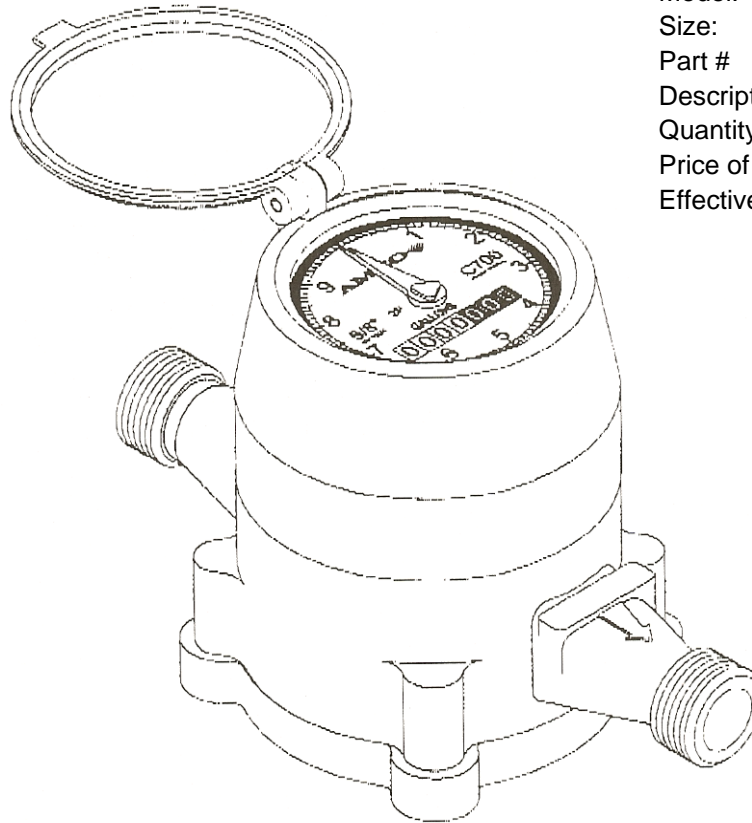

**Industrial C700 Waterworks and Low-lead Bronze
Positive Displacement Cold Water Meters**

5/8", 3/4" and 1"

When ordering parts, please include:

Model: Industrial C700

Size:

Part #

Description

Quantity of each part

All Other Registers

Note: When ordering a direct read register replacement for meters manufactured before August 2002, parts 1 through 5

Industrial Bronze C700 Parts - 5/8" to 1"

Note: When ordering a replacement Direct Read register for meters manufactured before 8/2002 parts 1 thru 5 are required.