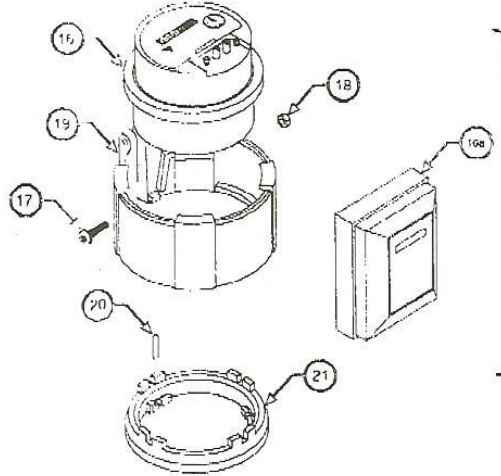

Lid and hinge pin for Direct Read registers manufactured before August 2002